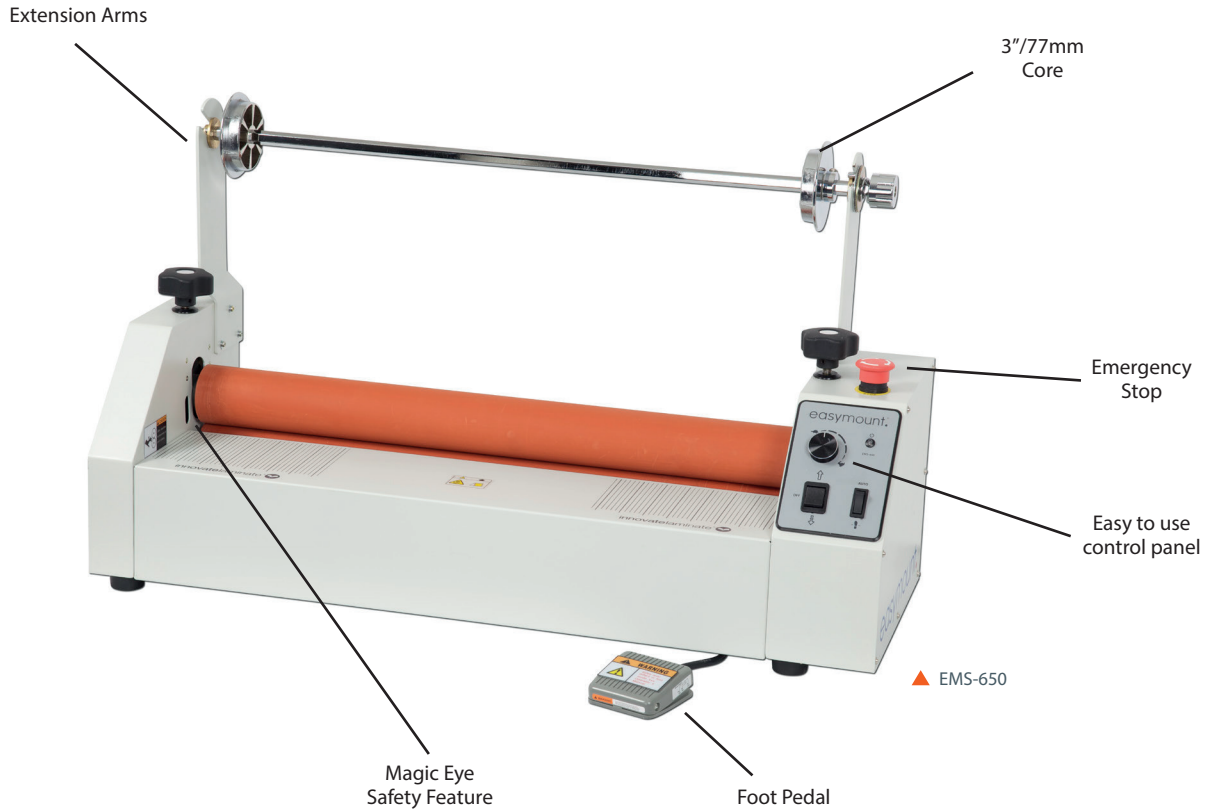

EMS-650 WIDE FORMAT LAMINATING SYSTEM

The Easymount® range provides a simple solution for professional, cost effective finishing

GREAT FOR USE IN

- Sign makers
- Photographers

IDEALLY SUITED FOR

- Cold laminates
- Mounting prints to boards
- Applying vinyls
- Application tapes
- Applying adhesive films

and many more...

Design

Easymount® laminators are designed to perform and built to last. Their advanced features allow you to laminate and mount.

Designed in-house by Vivid, the Easymount® range gives your business extra capacity by allowing you to offer your customers a complete service that you previously had to outsource.

Reverse Mode

Speed Control

Specifications

EMS-650

Laminating Speed (m/ft/min)	5m/16ft
Max. Width (mm/inches)	650mm/26"
Mounting Thickness (mm/inches)	15mm/0.6"
Roller Diameter (mm/inches)	65mm/2.5"
Laminating Temperature	Cold
Control Panel	LED
Pressure Adjustment	Manual
Film Core (mm/inches)	77mm/3"
Power Supply AC (V-Hz)	220/240-50-60
Power Consumption (W)	50
Overall Dimensions (mm/inches)	850x300x470mm/33x12x19"
Gross Machine Weight (Kg/lbs)	33Kg/72lbs
Warranty	1 year